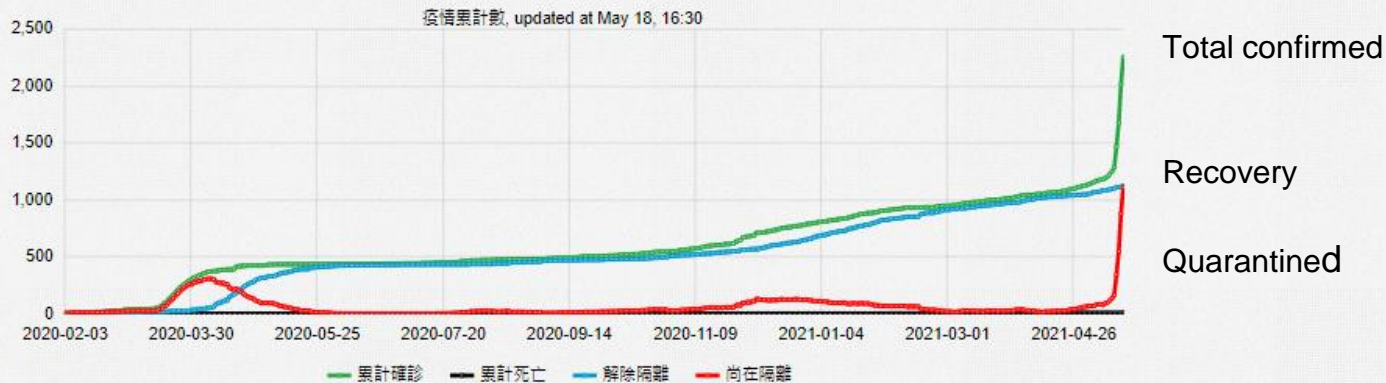

台灣COVID-19 疫情發展累計圖