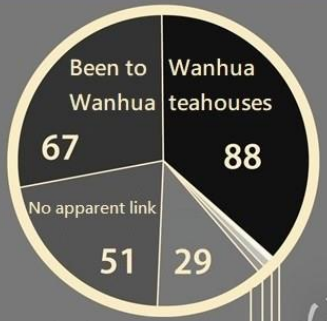

New domestic COVID-19 cases confirmed on May 18

New cases' link to known clusters

1. Links under investigation
2. Lion Club International 2
   - Group temple visit 2
   - Yilan games arcade 1

Total:	2260
Domestic:	+240 1121
Imported:	+5 1086
Other sources/undetermined:	53
Deaths:	+2 14